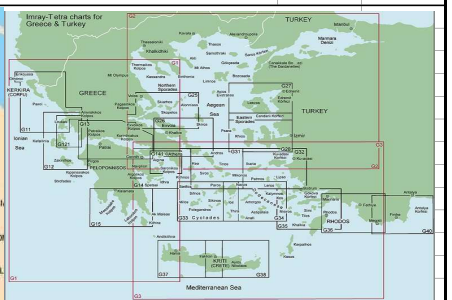

Aant.	Art.nr.	Product	Levertijd	Prijs	Aant.	Art.nr.	Product	Levertijd	Prijs
Imray A - Charts					Imray B - Charts				
3563	Imray 1	Eastern Caribbean General Chart	1 week	€ 35,50	3592	Imray B	Martinique to Trinidad	1 week	€ 35,50
3565	Imray A	Puerto Rico to Martinique	1 week	€ 35,50	3593	Imray B1	St Lucia	1 week	€ 35,50
3566	Imray A1	Puerto Rico	1 week	€ 35,50	3594	Imray B2	Barbados	1 week	€ 35,50
3567	Imray A11	Bahia de Guanica to Punta Borinquen	1 week	€ 35,50	3595	Imray B3	The Grenadines	1 week	€ 35,50
3568	Imray A12	Punta Figuras to Bahia de Guanica	1 week	€ 35,50	3596	Imray B30	St Vincent to Mustique	1 week	€ 35,50
3569	Imray A13	Cabo San Juan to Culebra Is and Punta Figuras	1 week	€ 35,50	3597	Imray B31	Bequia to Carriacou	1 week	€ 35,50
3570	Imray A131	Isla de Culebra & Isla de Vieques	1 week	€ 35,50	3598	Imray B311	Middle Grenadines	1 week	€ 35,50
3571	Imray A14	San Juan to Isla de Vieques & Isla de Culebra	1 week	€ 35,50	3599	Imray B32	Carriacou to Grenada	1 week	€ 35,50
3572	Imray A141	Cabo San Juan-Ensenada Honda, Isla de Vieques	1 week	€ 35,50	3600	Imray B4	Tobago	1 week	€ 35,50
3573	Imray A2	Puerto Rico to the Virgin and Leeward Islands	1 week	€ 35,50	3601	Imray B5	Martinique to Grenada, Tobago and Barbados	1 week	€ 35,50
3574	Imray A23	Virgin Islands and St Croix	1 week	€ 35,50	3602	Imray B6	Grenada to Tobago and Trinidad	1 week	€ 35,50
3575	Imray A231	St Thomas to Virgin Gorda	1 week	€ 35,50	Imray D - Charts				
3576	Imray A232	Tortola to Anegada	1 week	€ 35,50	3603	Imray D	Gulf of Paria to Curaçao	1 week	€ 35,50
3577	Imray A233	Virgin Islands (A231 and A232)	1 week	€ 35,50	3604	Imray D1	Port of Spain to Cabo Codera	1 week	€ 35,50
3578	Imray A234	Northeast Coast of St Croix	1 week	€ 35,50	3605	Imray D10	North Coast of Trinidad and Golfo de Paria	1 week	€ 35,50
3579	Imray A24	Anguilla, St Martin and St Barthélemy	1 week	€ 35,50	3606	Imray D11	Trinidad to Carupano	1 week	€ 35,50
3580	Imray A241	St Barthelemy	1 week	€ 35,50	3607	Imray D12	Carupano to Cumana and Isla de Margarita	1 week	€ 35,50
3581	Imray A242	St Martin	1 week	€ 35,50	3608	Imray D13	Isla de Margarita to Carenero	1 week	€ 35,50
3582	Imray A25	St Eustatius, Nevis, St Chr., Montserrat & Saba	1 week	€ 35,50	3609	Imray D131	Puerto Mochima to Bahia de Barcelona	1 week	€ 35,50
3583	Imray A26	Barbuda	1 week	€ 35,50	3610	Imray D14	Islas los Testigos, Isla La Tortuga, La Blanquilla	1 week	€ 35,50
3584	Imray A27	Antigua	1 week	€ 35,50	3611	Imray D2	Cabo Codera to Cabo San Roman	1 week	€ 35,50
3585	Imray A271	North Coast of Antigua	1 week	€ 35,50	3612	Imray D21	Carenero to Punta San Juan	1 week	€ 35,50
3586	Imray A28	Guadeloupe	1 week	€ 35,50	3613	Imray D22	Isla los Roques and Isla de Aves	1 week	€ 35,50
3587	Imray A281	Les Saintes & Marie - Galante	1 week	€ 35,50	3614	Imray D23	Punta Aguide to Cabo San Roman & ABC Islands	1 week	€ 35,50
3372	Imray A29	Dominica	1 week	€ 35,50	3615	Imray D231	Bonaire and Aruba	1 week	€ 35,50
3588	Imray A3	Anguilla to Dominica	1 week	€ 35,50	3616	Imray D232	Curaçao	1 week	€ 35,50
3589	Imray A30	Martinique	1 week	€ 35,50					
3590	Imray A301	Pointe du Diamant to Havre de la Trinité	1 week	€ 35,50					
3591	Imray A4	Guadeloupe to St Lucia	1 week	€ 35,50					

Naam:	Vaargebied:	Datum:
Adres:	Bijzonderheden:	Vertrekdatum:
Postcode/Plaats:	Handtekening:	Aangenomen door:
Land:		
E-mail:		
Bankrekeningnummer voor eenmalige incasso: