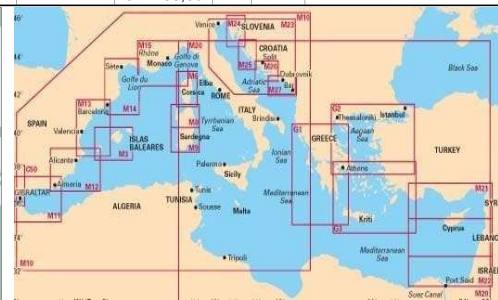

Aant.	Art.nr.	Product	Levertijd	Prijs	Aant.	Art.nr.	Product	Levertijd	Prijs
Imray A - Charts					Imray B - Charts				
3563	Imray 1	Eastern Caribbean General Chart	1 week	€ 35,50	3592	Imray B	Martinique to Trinidad	1 week	€ 35,50
3565	Imray A	Puerto Rico to Martinique	1 week	€ 35,50	3593	Imray B1	St Lucia	1 week	€ 35,50
3566	Imray A1	Puerto Rico	1 week	€ 35,50	3594	Imray B2	Barbados	1 week	€ 35,50
3567	Imray A11	Bahia de Guanica to Punta Borinquen	1 week	€ 35,50	3595	Imray B3	The Grenadines	1 week	€ 35,50
3568	Imray A12	Punta Figuras to Bahia de Guanica	1 week	€ 35,50	3596	Imray B30	St Vincent to Mustique	1 week	€ 35,50
3569	Imray A13	Cabo San Juan to Culebra Is and Punta Figuras	1 week	€ 35,50	3597	Imray B31	Bequia to Carriacou	1 week	€ 35,50
3570	Imray A131	Isla de Culebra & Isla de Vieques	1 week	€ 35,50	3598	Imray B311	Middle Grenadines	1 week	€ 35,50
3571	Imray A14	San Juan to Isla de Vieques & Isla de Culebra	1 week	€ 35,50	3599	Imray B32	Carriacou to Grenada	1 week	€ 35,50
3572	Imray A141	Cabo San Juan-Ensenada Honda, Isla de Vieques	1 week	€ 35,50	3600	Imray B4	Tobago	1 week	€ 35,50
3573	Imray A2	Puerto Rico to the Virgin and Leeward Islands	1 week	€ 35,50	3601	Imray B5	Martinique to Grenada, Tobago and Barbados	1 week	€ 35,50
3574	Imray A23	Virgin Islands and St Croix	1 week	€ 35,50	3602	Imray B6	Grenada to Tobago and Trinidad	1 week	€ 35,50
3575	Imray A231	St Thomas to Virgin Gorda	1 week	€ 35,50	Imray D - Charts				
3576	Imray A232	Tortola to Anegada	1 week	€ 35,50	3603	Imray D	Gulf of Paria to Curaçao	1 week	€ 35,50
3577	Imray A233	Virgin Islands (A231 and A232)	1 week	€ 35,50	3604	Imray D1	Port of Spain to Cabo Codera	1 week	€ 35,50
3578	Imray A234	Northeast Coast of St Croix	1 week	€ 35,50	3605	Imray D10	North Coast of Trinidad and Golfo de Paria	1 week	€ 35,50
3579	Imray A24	Anguilla, St Martin and St Barthélemy	1 week	€ 35,50	3606	Imray D11	Trinidad to Carupano	1 week	€ 35,50
3580	Imray A241	St Barthelemy	1 week	€ 35,50	3607	Imray D12	Carupano to Cumana and Isla de Margarita	1 week	€ 35,50
3581	Imray A242	St Martin	1 week	€ 35,50	3608	Imray D13	Isla de Margarita to Carenero	1 week	€ 35,50
3582	Imray A25	St Eustatius, Nevis, St Chr., Montserrat & Saba	1 week	€ 35,50	3609	Imray D131	Puerto Mochima to Bahia de Barcelona	1 week	€ 35,50
3583	Imray A26	Barbuda	1 week	€ 35,50	3610	Imray D14	Islas los Testigos, Isla La Tortuga, La Blanquilla	1 week	€ 35,50
3584	Imray A27	Antigua	1 week	€ 35,50	3611	Imray D2	Cabo Codera to Cabo San Roman	1 week	€ 35,50
3585	Imray A271	North Coast of Antigua	1 week	€ 35,50	3612	Imray D21	Carenero to Punta San Juan	1 week	€ 35,50
3586	Imray A28	Guadeloupe	1 week	€ 35,50	3613	Imray D22	Isla los Roques and Isla de Aves	1 week	€ 35,50
3587	Imray A281	Les Saintes & Marie - Galante	1 week	€ 35,50	3614	Imray D23	Punta Aguide to Cabo San Roman & ABC Islands	1 week	€ 35,50
3372	Imray A29	Dominica	1 week	€ 35,50	3615	Imray D231	Bonaire and Aruba	1 week	€ 35,50
3588	Imray A3	Anguilla to Dominica	1 week	€ 35,50	3616	Imray D232	Curaçao	1 week	€ 35,50
3589	Imray A30	Martinique	1 week	€ 35,50					
3590	Imray A301	Pointe du Diamant to Havre de la Trinité	1 week	€ 35,50					
3591	Imray A4	Guadeloupe to St Lucia	1 week	€ 35,50					

Naam:	Vaargebied:	Datum:
Adres:	Bijzonderheden:	Vertrekdatum:
Postcode/Plaats:	Handtekening:	Aangenomen door:
Land:		
E-mail:		
Bankrekeningnummer voor eenmalige incasso: