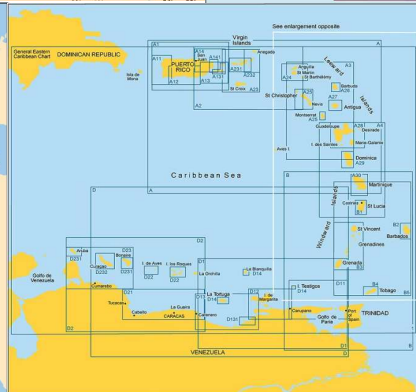

Aant.	Art.nr.	Product	Levertijd	Prijs	Aant.	Art.nr.	Product	Levertijd	Prijs
Imray A - Charts					Imray B - Charts				
3563	Imray 1	Eastern Caribbean General Chart	1 week	€ 35,50	3592	Imray B	Martinique to Trinidad	1 week	€ 35,50
3565	Imray A	Puerto Rico to Martinique	1 week	€ 35,50	3593	Imray B1	St Lucia	1 week	€ 35,50
3566	Imray A1	Puerto Rico	1 week	€ 35,50	3594	Imray B2	Barbados	1 week	€ 35,50
3567	Imray A11	Bahia de Guanica to Punta Borinquen	1 week	€ 35,50	3595	Imray B3	The Grenadines	1 week	€ 35,50
3568	Imray A12	Punta Figuras to Bahia de Guanica	1 week	€ 35,50	3596	Imray B30	St Vincent to Mustique	1 week	€ 35,50
3569	Imray A13	Cabo San Juan to Culebra Is and Punta Figuras	1 week	€ 35,50	3597	Imray B31	Bequia to Carriacou	1 week	€ 35,50
3570	Imray A131	Isla de Culebra & Isla de Vieques	1 week	€ 35,50	3598	Imray B311	Middle Grenadines	1 week	€ 35,50
3571	Imray A14	San Juan to Isla de Vieques & Isla de Culebra	1 week	€ 35,50	3599	Imray B32	Carriacou to Grenada	1 week	€ 35,50
3572	Imray A141	Cabo San Juan-Ensenada Honda, Isla de Vieques	1 week	€ 35,50	3600	Imray B4	Tobago	1 week	€ 35,50
3573	Imray A2	Puerto Rico to the Virgin and Leeward Islands	1 week	€ 35,50	3601	Imray B5	Martinique to Grenada, Tobago and Barbados	1 week	€ 35,50
3574	Imray A23	Virgin Islands and St Croix	1 week	€ 35,50	3602	Imray B6	Grenada to Tobago and Trinidad	1 week	€ 35,50
3575	Imray A231	St Thomas to Virgin Gorda	1 week	€ 35,50	Imray D - Charts				
3576	Imray A232	Tortola to Anegada	1 week	€ 35,50	3603	Imray D	Gulf of Paria to Curaçao	1 week	€ 35,50
3577	Imray A233	Virgin Islands (A231 and A232)	1 week	€ 35,50	3604	Imray D1	Port of Spain to Cabo Codera	1 week	€ 35,50
3578	Imray A234	Northeast Coast of St Croix	1 week	€ 35,50	3605	Imray D10	North Coast of Trinidad and Golfo de Paria	1 week	€ 35,50
3579	Imray A24	Anguilla, St Martin and St Barthélemy	1 week	€ 35,50	3606	Imray D11	Trinidad to Carupano	1 week	€ 35,50
3580	Imray A241	St Barthelemy	1 week	€ 35,50	3607	Imray D12	Carupano to Cumana and Isla de Margarita	1 week	€ 35,50
3581	Imray A242	St Martin	1 week	€ 35,50	3608	Imray D13	Isla de Margarita to Carenero	1 week	€ 35,50
3582	Imray A25	St Eustatius, Nevis, St Chr., Montserrat & Saba	1 week	€ 35,50	3609	Imray D131	Puerto Mochima to Bahia de Barcelona	1 week	€ 35,50
3583	Imray A26	Barbuda	1 week	€ 35,50	3610	Imray D14	Islas los Testigos, Isla La Tortuga, La Blanquilla	1 week	€ 35,50
3584	Imray A27	Antigua	1 week	€ 35,50	3611	Imray D2	Cabo Codera to Cabo San Roman	1 week	€ 35,50
3585	Imray A271	North Coast of Antigua	1 week	€ 35,50	3612	Imray D21	Carenero to Punta San Juan	1 week	€ 35,50
3586	Imray A28	Guadeloupe	1 week	€ 35,50	3613	Imray D22	Isla los Roques and Isla de Aves	1 week	€ 35,50
3587	Imray A281	Les Saintes & Marie - Galante	1 week	€ 35,50	3614	Imray D23	Punta Aguide to Cabo San Roman & ABC Islands	1 week	€ 35,50
3372	Imray A29	Dominica	1 week	€ 35,50	3615	Imray D231	Bonaire and Aruba	1 week	€ 35,50
3588	Imray A3	Anguilla to Dominica	1 week	€ 35,50	3616	Imray D232	Curaçao	1 week	€ 35,50
3589	Imray A30	Martinique	1 week	€ 35,50					
3590	Imray A301	Pointe du Diamant to Havre de la Trinité	1 week	€ 35,50					
3591	Imray A4	Guadeloupe to St Lucia	1 week	€ 35,50					

Naam:	Vaargebied:	Datum:
Adres:	Bijzonderheden:	Vertrekdatum:
Postcode/Plaats:	Handtekening:	Aangenomen door:
Land:		
E-mail:		
Bankrekeningnummer voor eenmalige incasso: