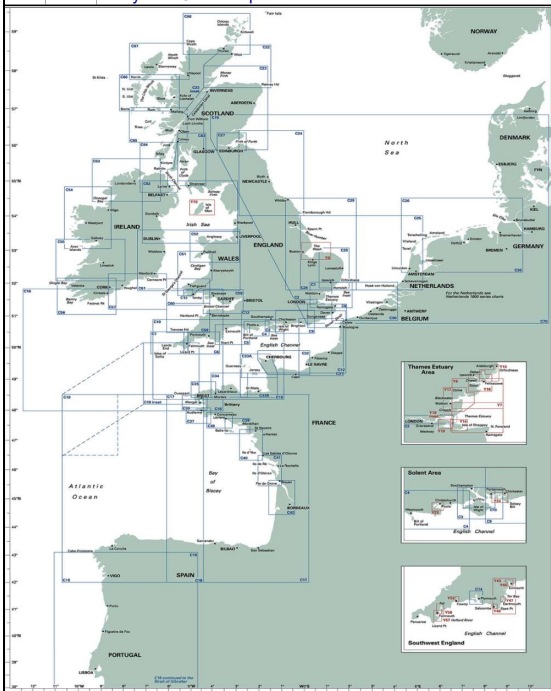

Imray papieren vaarkaarten

Aant.	Art.nr.	Product	Levertijd	Prijs	Aant.	Art.nr.	Product	Levertijd	Prijs
Imray A - Charts					Imray B - Charts				
3563	Imray 1	Eastern Caribbean General Chart	1 week	€ 35,50	3592	Imray B	Martinique to Trinidad	1 week	€ 35,50
3565	Imray A	Puerto Rico to Martinique	1 week	€ 35,50	3593	Imray B1	St Lucia	1 week	€ 35,50
3566	Imray A1	Puerto Rico	1 week	€ 35,50	3594	Imray B2	Barbados	1 week	€ 35,50
3567	Imray A11	Bahia de Guanica to Punta Borinquen	1 week	€ 35,50	3595	Imray B3	The Grenadines	1 week	€ 35,50
3568	Imray A12	Punta Figuras to Bahia de Guanica	1 week	€ 35,50	3596	Imray B30	St Vincent to Mustique	1 week	€ 35,50
3569	Imray A13	Cabo San Juan to Culebra Is and Punta Figuras	1 week	€ 35,50	3597	Imray B31	Bequia to Carriacou	1 week	€ 35,50
3570	Imray A131	Isla de Culebra & Isla de Vieques	1 week	€ 35,50	3598	Imray B311	Middle Grenadines	1 week	€ 35,50
3571	Imray A14	San Juan to Isla de Vieques & Isla de Culebra	1 week	€ 35,50	3599	Imray B32	Carriacou to Grenada	1 week	€ 35,50
3572	Imray A141	Cabo San Juan-Ensenada Honda, Isla de Vieques	1 week	€ 35,50	3600	Imray B4	Tobago	1 week	€ 35,50
3573	Imray A2	Puerto Rico to the Virgin and Leeward Islands	1 week	€ 35,50	3601	Imray B5	Martinique to Grenada, Tobago and Barbados	1 week	€ 35,50
3574	Imray A23	Virgin Islands and St Croix	1 week	€ 35,50	3602	Imray B6	Grenada to Tobago and Trinidad	1 week	€ 35,50
3575	Imray A231	St Thomas to Virgin Gorda	1 week	€ 35,50	Imray D - Charts				
3576	Imray A232	Tortola to Anegada	1 week	€ 35,50	3603	Imray D	Gulf of Paria to Curaçao	1 week	€ 35,50
3577	Imray A233	Virgin Islands (A231 and A232)	1 week	€ 35,50	3604	Imray D1	Port of Spain to Cabo Codera	1 week	€ 35,50
3578	Imray A234	Northeast Coast of St Croix	1 week	€ 35,50	3605	Imray D10	North Coast of Trinidad and Golfo de Paria	1 week	€ 35,50
3579	Imray A24	Anguilla, St Martin and St Barthélemy	1 week	€ 35,50	3606	Imray D11	Trinidad to Carupano	1 week	€ 35,50
3580	Imray A241	St Barthelemy	1 week	€ 35,50	3607	Imray D12	Carupano to Cumana and Isla de Margarita	1 week	€ 35,50
3581	Imray A242	St Martin	1 week	€ 35,50	3608	Imray D13	Isla de Margarita to Carenero	1 week	€ 35,50
3582	Imray A25	St Eustatius, Nevis, St Chr., Montserrat & Saba	1 week	€ 35,50	3609	Imray D131	Puerto Mochima to Bahia de Barcelona	1 week	€ 35,50
3583	Imray A26	Barbuda	1 week	€ 35,50	3610	Imray D14	Islas los Testigos, Isla La Tortuga, La Blanquilla	1 week	€ 35,50
3584	Imray A27	Antigua	1 week	€ 35,50	3611	Imray D2	Cabo Codera to Cabo San Roman	1 week	€ 35,50
3585	Imray A271	North Coast of Antigua	1 week	€ 35,50	3612	Imray D21	Carenero to Punta San Juan	1 week	€ 35,50
3586	Imray A28	Guadeloupe	1 week	€ 35,50	3613	Imray D22	Isla los Roques and Isla de Aves	1 week	€ 35,50
3587	Imray A281	Les Saintes & Marie - Galante	1 week	€ 35,50	3614	Imray D23	Punta Aguide to Cabo San Roman & ABC Islands	1 week	€ 35,50
3372	Imray A29	Dominica	1 week	€ 35,50	3615	Imray D231	Bonaire and Aruba	1 week	€ 35,50
3588	Imray A3	Anguilla to Dominica	1 week	€ 35,50	3616	Imray D232	Curaçao	1 week	€ 35,50
3589	Imray A30	Martinique	1 week	€ 35,50					
3590	Imray A301	Pointe du Diamant to Havre de la Trinité	1 week	€ 35,50					
3591	Imray A4	Guadeloupe to St Lucia	1 week	€ 35,50					