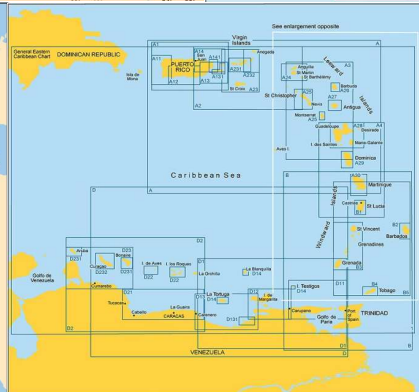

Imray papieren vaarkaarten

| Aant. | Art.nr. | Product | Levertijd | Prijs | Aant. | Art.nr. | Product | Levertijd | Prijs |
|-------------------------|------------|---|-----------|---------|-------------------------|------------|--|-----------|---------|
| Imray A - Charts | | | | | Imray B - Charts | | | | |
| 3563 | Imray 1 | Eastern Caribbean General Chart | 1 week | € 29,50 | 3592 | Imray B | Martinique to Trinidad | 1 week | € 29,50 |
| 3565 | Imray A | Puerto Rico to Martinique | 1 week | € 29,50 | 3593 | Imray B1 | St Lucia | 1 week | € 29,50 |
| 3566 | Imray A1 | Puerto Rico | 1 week | € 29,50 | 3594 | Imray B2 | Barbados | 1 week | € 29,50 |
| 3567 | Imray A11 | Bahia de Guanica to Punta Borinquen | 1 week | € 29,50 | 3595 | Imray B3 | The Grenadines | 1 week | € 29,50 |
| 3568 | Imray A12 | Punta Figuras to Bahia de Guanica | 1 week | € 29,50 | 3596 | Imray B30 | St Vincent to Mustique | 1 week | € 29,50 |
| 3569 | Imray A13 | Cabo San Juan to Culebra Is and Punta Figuras | 1 week | € 29,50 | 3597 | Imray B31 | Bequia to Carriacou | 1 week | € 29,50 |
| 3570 | Imray A131 | Isla de Culebra & Isla de Vieques | 1 week | € 29,50 | 3598 | Imray B311 | Middle Grenadines | 1 week | € 29,50 |
| 3571 | Imray A14 | San Juan to Isla de Vieques & Isla de Culebra | 1 week | € 29,50 | 3599 | Imray B32 | Carriacou to Grenada | 1 week | € 29,50 |
| 3572 | Imray A141 | Cabo San Juan-Ensenada Honda, Isla de Vieques | 1 week | € 29,50 | 3600 | Imray B4 | Tobago | 1 week | € 29,50 |
| 3573 | Imray A2 | Puerto Rico to the Virgin and Leeward Islands | 1 week | € 29,50 | 3601 | Imray B5 | Martinique to Grenada, Tobago and Barbados | 1 week | € 29,50 |
| 3574 | Imray A23 | Virgin Islands and St Croix | 1 week | € 29,50 | 3602 | Imray B6 | Grenada to Tobago and Trinidad | 1 week | € 29,50 |
| 3575 | Imray A231 | St Thomas to Virgin Gorda | 1 week | € 29,50 | Imray D - Charts | | | | |
| 3576 | Imray A232 | Tortola to Anegada | 1 week | € 29,50 | 3603 | Imray D | Gulf of Paria to Curaçao | 1 week | € 29,50 |
| 3577 | Imray A233 | Virgin Islands (A231 and A232) | 1 week | € 29,50 | 3604 | Imray D1 | Port of Spain to Cabo Codera | 1 week | € 29,50 |
| 3578 | Imray A234 | Northeast Coast of St Croix | 1 week | € 29,50 | 3605 | Imray D10 | North Coast of Trinidad and Golfo de Paria | 1 week | € 29,50 |
| 3579 | Imray A24 | Anguilla, St Martin and St Barthélemy | 1 week | € 29,50 | 3606 | Imray D11 | Trinidad to Carupano | 1 week | € 29,50 |
| 3580 | Imray A241 | St Barthelemy | 1 week | € 29,50 | 3607 | Imray D12 | Carupano to Cumana and Isla de Margarita | 1 week | € 29,50 |
| 3581 | Imray A242 | St Martin | 1 week | € 29,50 | 3608 | Imray D13 | Isla de Margarita to Carenero | 1 week | € 29,50 |
| 3582 | Imray A25 | St Eustatius, Nevis, St Chr., Montserrat & Saba | 1 week | € 29,50 | 3609 | Imray D131 | Puerto Mochima to Bahia de Barcelona | 1 week | € 29,50 |
| 3583 | Imray A26 | Barbuda | 1 week | € 29,50 | 3610 | Imray D14 | Islas los Testigos, Isla La Tortuga, La Blanquilla | 1 week | € 29,50 |
| 3584 | Imray A27 | Antigua | 1 week | € 29,50 | 3611 | Imray D2 | Cabo Codera to Cabo San Roman | 1 week | € 29,50 |
| 3585 | Imray A271 | North Coast of Antigua | 1 week | € 29,50 | 3612 | Imray D21 | Carenero to Punta San Juan | 1 week | € 29,50 |
| 3586 | Imray A28 | Guadeloupe | 1 week | € 29,50 | 3613 | Imray D22 | Isla los Roques and Isla de Aves | 1 week | € 29,50 |
| 3587 | Imray A281 | Les Saintes & Marie - Galante | 1 week | € 29,50 | 3614 | Imray D23 | Punta Aguide to Cabo San Roman & ABC Islands | 1 week | € 29,50 |
| 3372 | Imray A29 | Dominica | 1 week | € 29,50 | 3615 | Imray D231 | Bonaire and Aruba | 1 week | € 29,50 |
| 3588 | Imray A3 | Anguilla to Dominica | 1 week | € 29,50 | 3616 | Imray D232 | Curaçao | 1 week | € 29,50 |
| 3589 | Imray A30 | Martinique | 1 week | € 29,50 | | | | | |
| 3590 | Imray A301 | Pointe du Diamant to Havre de la Trinité | 1 week | € 29,50 | | | | | |
| 3591 | Imray A4 | Guadeloupe to St Lucia | 1 week | € 29,50 | | | | | |