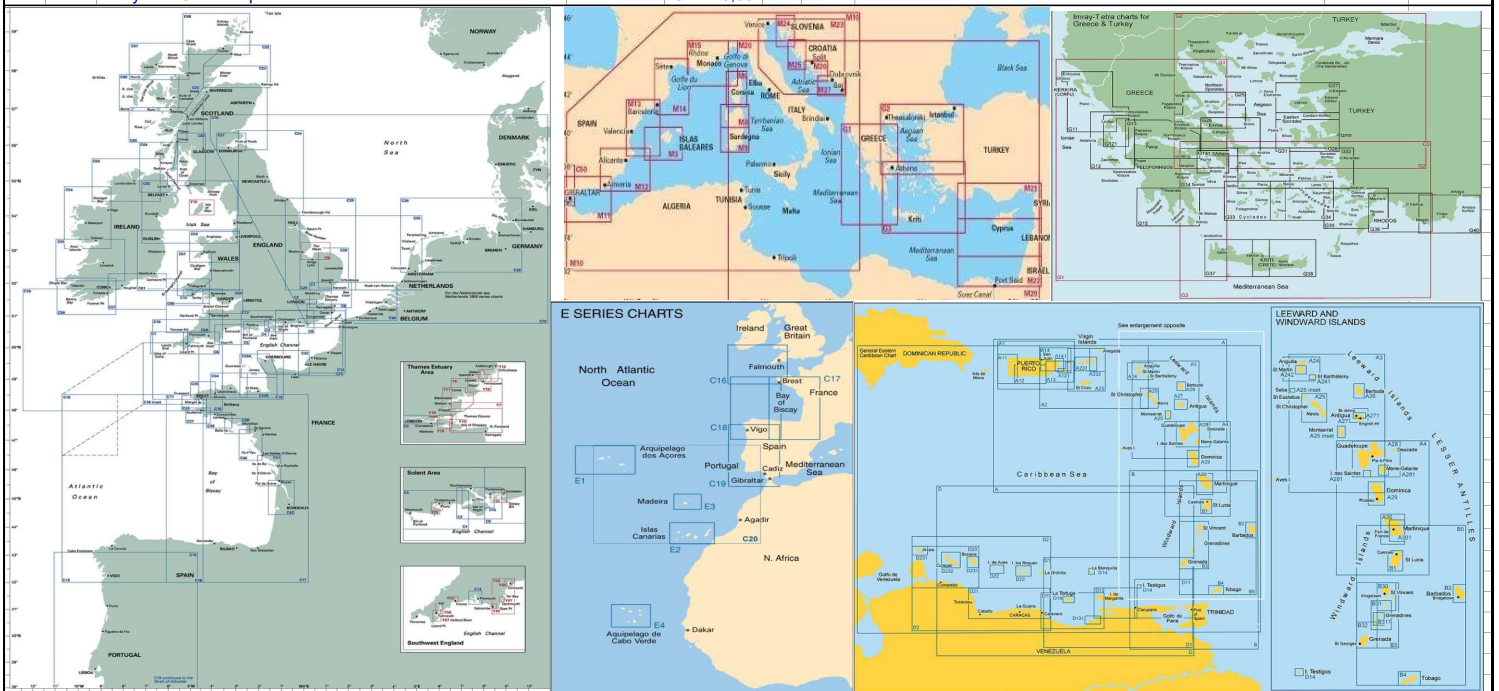

Imray papieren vaarkaarten

Aant.	Art.nr.	Product	Levertijd	Prijs	Aant.	Art.nr.	Product	Levertijd	Prijs
Imray A - Charts					Imray B - Charts				
3563	Imray 1 - Eastern Caribbean General Chart	1 week	€	29,50	3592	Imray B - Martinique to Trinidad	1 week	€	29,50
3565	Imray A - Puerto Rico to Martinique	1 week	€	29,50	3593	Imray B1 - St Lucia	1 week	€	29,50
3566	Imray A1 - Puerto Rico	1 week	€	29,50	3594	Imray B2 - Barbados	1 week	€	29,50
3567	Imray A11 - Bahia de Guanica to Punta Borinquen	1 week	€	29,50	3595	Imray B3 - The Grenadines	1 week	€	29,50
3568	Imray A12 - Punta Figuras to Bahia de Guanica	1 week	€	29,50	3596	Imray B30 - St Vincent to Mustique	1 week	€	29,50
3569	Imray A13 - Cabo San Juan to Culebra Is and Punta Figuras	1 week	€	29,50	3597	Imray B31 - Bequia to Carriacou	1 week	€	29,50
3570	Imray A131 - Isla de Culebra & Isla de Vieques	1 week	€	29,50	3598	Imray B311 - Middle Grenadines	1 week	€	29,50
3571	Imray A14 - San Juan to Isla de Vieques & Isla de Culebra	1 week	€	29,50	3599	Imray B32 - Carriacou to Grenada	1 week	€	29,50
3572	Imray A141 - Cabo San Juan-Ensenada Honda, Isla de Vieques	1 week	€	29,50	3600	Imray B4 - Tobago	1 week	€	29,50
3573	Imray A2 - Puerto Rico to the Virgin and Leeward Islands	1 week	€	29,50	3601	Imray B5 - Martinique to Grenada, Tobago and Barbados	1 week	€	29,50
3574	Imray A23 - Virgin Islands and St Croix	1 week	€	29,50	3602	Imray B6 - Grenada to Tobago and Trinidad	1 week	€	29,50
3575	Imray A231 - St Thomas to Virgin Gorda	1 week	€	29,50	Imray D - Charts				
3576	Imray A232 - Tortola to Anegada	1 week	€	29,50	3603	Imray D - Gulf of Paria to Curaçao	1 week	€	29,50
3577	Imray A233 - Virgin Islands (A231 and A232)	1 week	€	29,50	3604	Imray D1 - Port of Spain to Cabo Codera	1 week	€	29,50
3578	Imray A234 - Northeast Coast of St Croix	1 week	€	29,50	3605	Imray D10 - North Coast of Trinidad and Golfo de Paria	1 week	€	29,50
3579	Imray A24 - Anguilla, St Martin and St Barthélemy	1 week	€	29,50	3606	Imray D11 - Trinidad to Carupano	1 week	€	29,50
3580	Imray A241 - St Barthelemy	1 week	€	29,50	3607	Imray D12 - Carupano to Cumana and Isla de Margarita	1 week	€	29,50
3581	Imray A242 - St Martin	1 week	€	29,50	3608	Imray D13 - Isla de Margarita to Carenero	1 week	€	29,50
3582	Imray A25 - St Eustatius, Nevis, St Chr., Montserrat & Saba	1 week	€	29,50	3609	Imray D131 - Puerto Mochima to Bahia de Barcelona	1 week	€	29,50
3583	Imray A26 - Barbuda	1 week	€	29,50	3610	Imray D14 - Islas los Testigos, Isla La Tortuga, La Blanquilla	1 week	€	29,50
3584	Imray A27 - Antigua	1 week	€	29,50	3611	Imray D2 - Cabo Codera to Cabo San Roman	1 week	€	29,50
3585	Imray A271 - North Coast of Antigua	1 week	€	29,50	3612	Imray D21 - Carenero to Punta San Juan	1 week	€	29,50
3586	Imray A28 - Guadeloupe	1 week	€	29,50	3613	Imray D22 - Isla los Roques and Isla de Aves	1 week	€	29,50
3587	Imray A281 - Les Saintes & Marie - Galante	1 week	€	29,50	3614	Imray D23 - Punta Aguide to Cabo San Roman & ABC Islands	1 week	€	29,50
3372	Imray A29 - Dominica	1 week	€	29,50	3615	Imray D231 - Bonaire and Aruba	1 week	€	29,50
3588	Imray A3 - Anguilla to Dominica	1 week	€	29,50	3616	Imray D232 - Curaçao	1 week	€	29,50
3589	Imray A30 - Martinique	1 week	€	29,50					
3590	Imray A301 - Pointe du Diamant to Havre de la Trinité	1 week	€	29,50					
3591	Imray A4 - Guadeloupe to St Lucia	1 week	€	29,50					