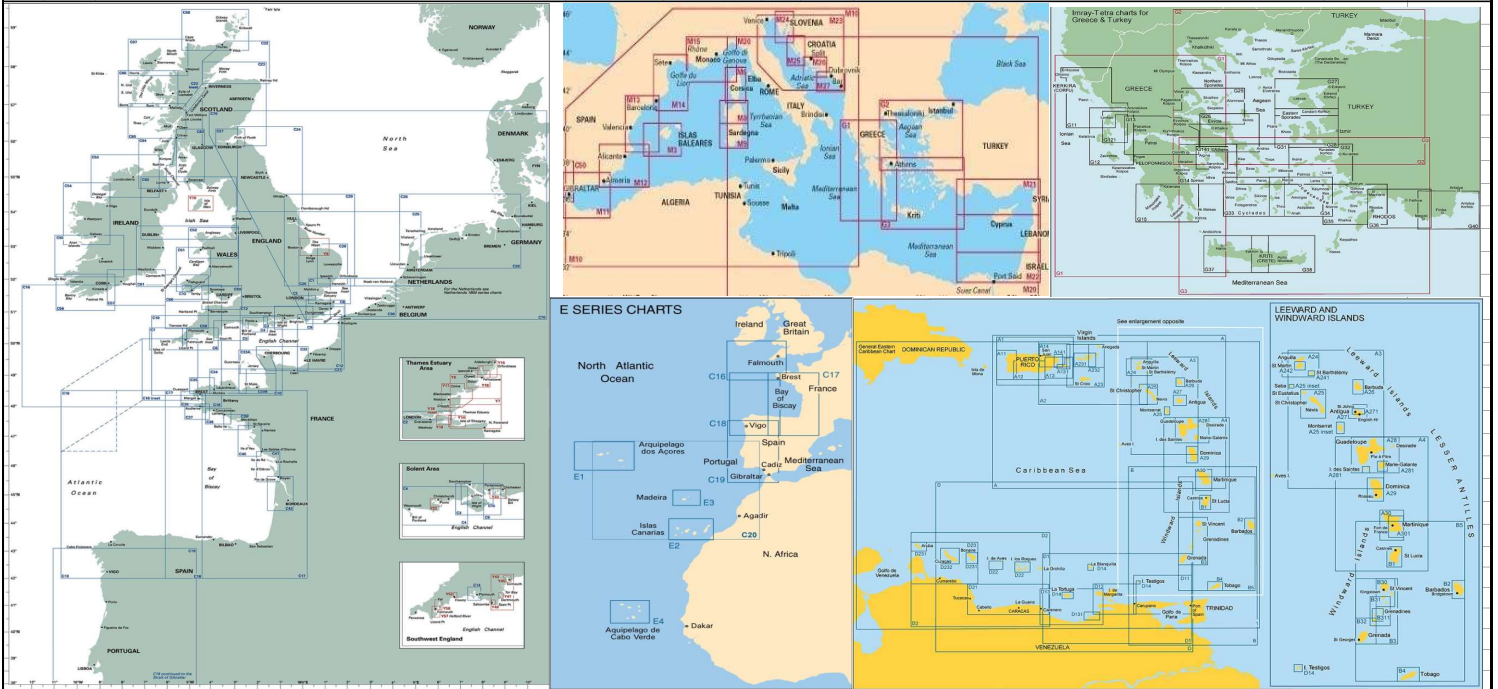

Imray papieren vaarkaarten

Aant.	Art.nr.	Product	Levertijd	Prijs	Aant.	Art.nr.	Product	Levertijd	Prijs
Imray A - Charts					Imray B - Charts				
3563		Imray 1 - Eastern Caribbean General Chart	1 week	€ 29,50	3592		Imray B - Martinique to Trinidad	1 week	€ 29,50
3565		Imray A - Puerto Rico to Martinique	1 week	€ 29,50	3593		Imray B1 - St Lucia	1 week	€ 29,50
3566		Imray A1 - Puerto Rico	1 week	€ 29,50	3594		Imray B2 - Barbados	1 week	€ 29,50
3567		Imray A11 - Bahia de Guanica to Punta Borinquen	1 week	€ 29,50	3595		Imray B3 - The Grenadines	1 week	€ 29,50
3568		Imray A12 - Punta Figuras to Bahia de Guanica	1 week	€ 29,50	3596		Imray B30 - St Vincent to Mustique	1 week	€ 29,50
3569		Imray A13 - Cabo San Juan to Culebra Is and Punta Figuras	1 week	€ 29,50	3597		Imray B31 - Bequia to Carriacou	1 week	€ 29,50
3570		Imray A131 - Isla de Culebra & Isla de Vieques	1 week	€ 29,50	3598		Imray B311 - Middle Grenadines	1 week	€ 29,50
3571		Imray A14 - San Juan to Isla de Vieques & Isla de Culebra	1 week	€ 29,50	3599		Imray B32 - Carriacou to Grenada	1 week	€ 29,50
3572		Imray A141 - Cabo San Juan-Ensenada Honda, Isla de Vieques	1 week	€ 29,50	3600		Imray B4 - Tobago	1 week	€ 29,50
3573		Imray A2 - Puerto Rico to the Virgin and Leeward Islands	1 week	€ 29,50	3601		Imray B5 - Martinique to Grenada, Tobago and Barbados	1 week	€ 29,50
3574		Imray A23 - Virgin Islands and St Croix	1 week	€ 29,50	3602		Imray B6 - Grenada to Tobago and Trinidad	1 week	€ 29,50
3575		Imray A231 - St Thomas to Virgin Gorda	1 week	€ 29,50	Imray D - Charts				
3576		Imray A232 - Tortola to Anegada	1 week	€ 29,50	3603		Imray D - Gulf of Paria to Curaçao	1 week	€ 29,50
3577		Imray A233 - Virgin Islands (A231 and A232)	1 week	€ 29,50	3604		Imray D1 - Port of Spain to Cabo Codera	1 week	€ 29,50
3578		Imray A234 - Northeast Coast of St Croix	1 week	€ 29,50	3605		Imray D10 - North Coast of Trinidad and Golfo de Paria	1 week	€ 29,50
3579		Imray A24 - Anguilla, St Martin and St Barthélemy	1 week	€ 29,50	3606		Imray D11 - Trinidad to Carupano	1 week	€ 29,50
3580		Imray A241 - St Barthelemy	1 week	€ 29,50	3607		Imray D12 - Carupano to Cumana and Isla de Margarita	1 week	€ 29,50
3581		Imray A242 - St Martin	1 week	€ 29,50	3608		Imray D13 - Isla de Margarita to Carenero	1 week	€ 29,50
3582		Imray A25 - St Eustatius, Nevis, St Chr., Montserrat & Saba	1 week	€ 29,50	3609		Imray D131 - Puerto Mochima to Bahia de Barcelona	1 week	€ 29,50
3583		Imray A26 - Barbuda	1 week	€ 29,50	3610		Imray D14 - Islas los Testigos, Isla La Tortuga, La Blanquilla	1 week	€ 29,50
3584		Imray A27 - Antigua	1 week	€ 29,50	3611		Imray D2 - Cabo Codera to Cabo San Roman	1 week	€ 29,50
3585		Imray A271 - North Coast of Antigua	1 week	€ 29,50	3612		Imray D21 - Carenero to Punta San Juan	1 week	€ 29,50
3586		Imray A28 - Guadeloupe	1 week	€ 29,50	3613		Imray D22 - Isla los Roques and Isla de Aves	1 week	€ 29,50
3587		Imray A281 - Les Saintes & Marie - Galante	1 week	€ 29,50	3614		Imray D23 - Punta Aguide to Cabo San Roman & ABC Islands	1 week	€ 29,50
3372		Imray A29 - Dominica	1 week	€ 29,50	3615		Imray D231 - Bonaire and Aruba	1 week	€ 29,50
3588		Imray A3 - Anguilla to Dominica	1 week	€ 29,50	3616		Imray D232 - Curaçao	1 week	€ 29,50
3589		Imray A30 - Martinique	1 week	€ 29,50					
3590		Imray A301 - Pointe du Diamant to Havre de la Trinité	1 week	€ 29,50					
3591		Imray A4 - Guadeloupe to St Lucia	1 week	€ 29,50					